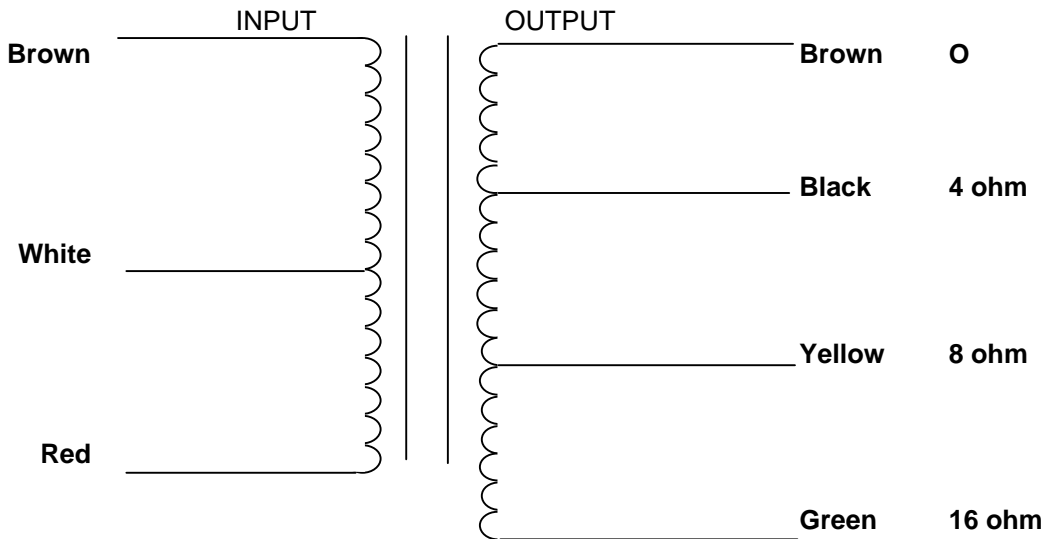

MERCURY MAGNETICS
9167 Independence Avenue
Chatsworth, CA 91311

Phone 818-998-7791
Fax 818-998-7835
Website: mercurymagnetics.com

ToneClone O100JM OUTPUT TRANSFORMER

9/20/2001