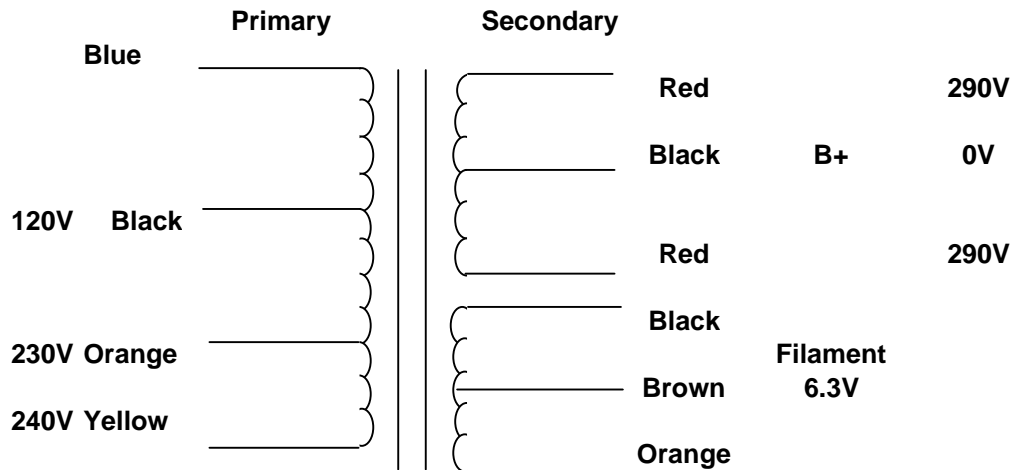

MERCURY MAGNETICS  
9167 Indepence Avenue  
Chatsworth, CA 91311

Phone 818-998-7791  
Fax 818-998-7835  
Website: [mercurymagnetics.com](http://mercurymagnetics.com)

**ToneClone P50JM POWER TRANSFORMER**