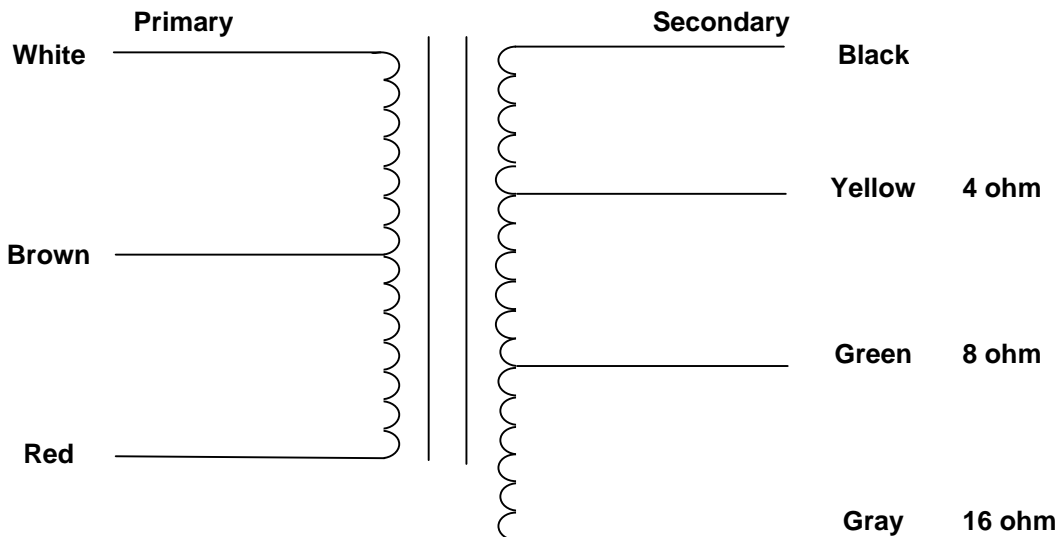

MERCURY MAGNETICS
9167 Independence Avenue
Chatsworth, CA 91311

Phone 818-998-7791
Fax 818-998-7835
Website: mercurymagnetics.com

ToneClone O50JM OUTPUT TRANSFORMER

10/30/2001