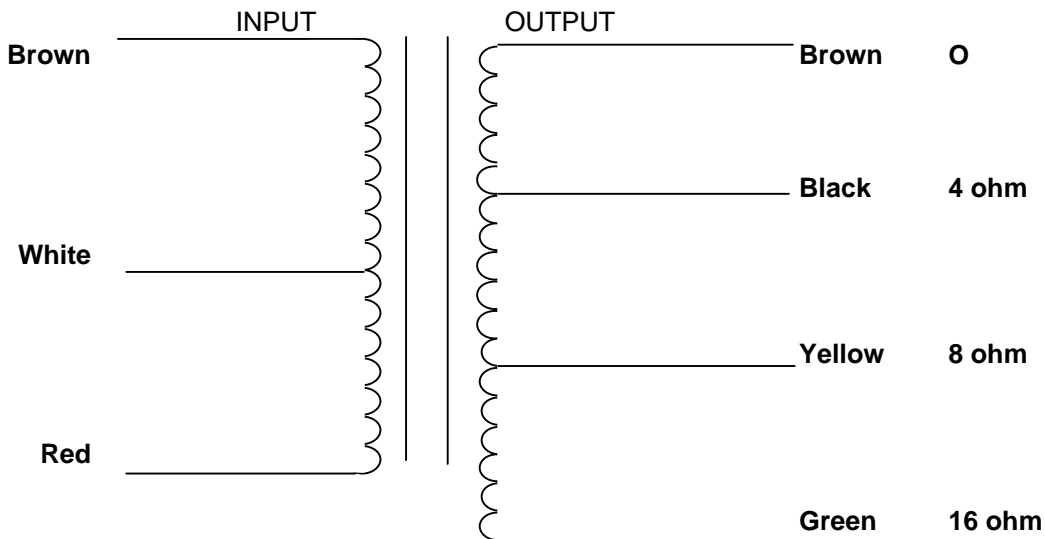

MERCURY MAGNETICS
9167 Independence Avenue
Chatsworth, CA 91311

Phone 818-998-7791
Fax 818-998-7835
Website: mercurymagnetics.com

ToneClone O100JM-SL OUTPUT TRANSFORMER

9/20/2001